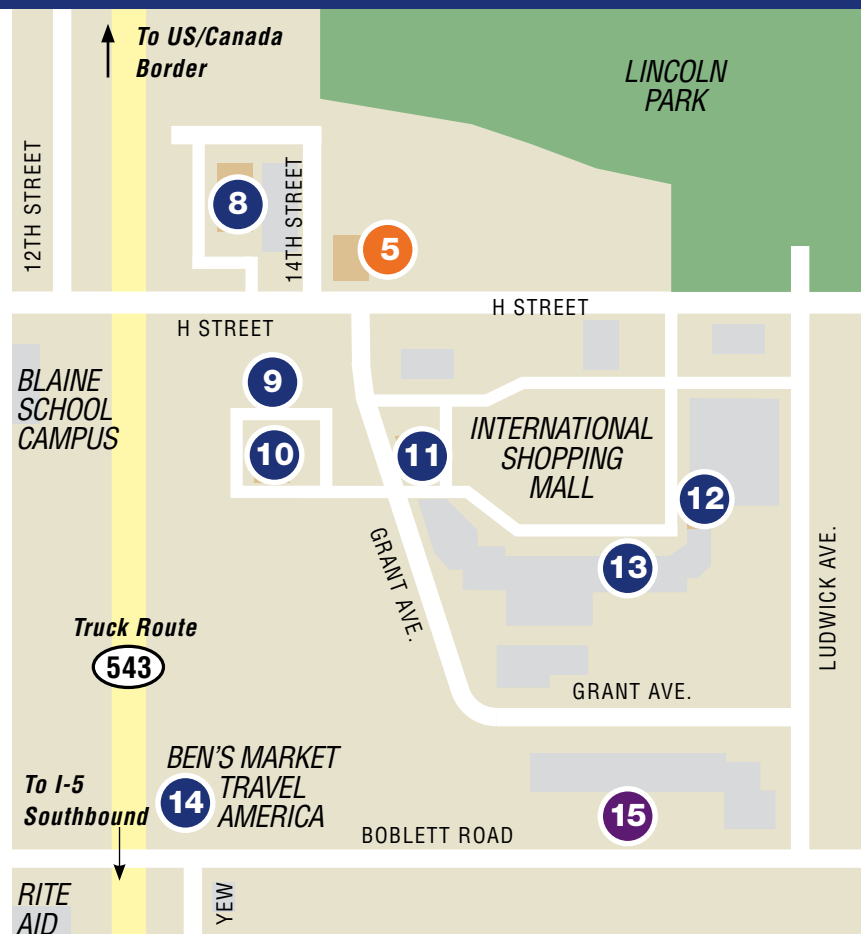

Map area showing streets: B STREET, C STREET, D STREET, F STREET, G STREET, H STREET, MARTIN STREET, and landmarks like BLAINE WELCOME CENTER, HILLS CHEVRON GROCERY & SOUVENIR SHOPPE, and BLAINE POLICE STATION.

5 Curb Shots
678 14th Street
360-332-2056

6 Starbucks
530 Peace Portal Dr.
360-594-7050

7 Steammers
2670 Bell Road
360-332-5714

8 Burger King
1310 H Street
Breakfast, Lunch, Dinner
360-332-7440

9 McDonald's
1387 H Street
Breakfast, Lunch, Dinner

10 Taco Bell
1387 H Street
Breakfast, Lunch, Dinner

11 Subway
1733 H Street, #825
International Marketplace
Breakfast, Lunch, Dinner
360-332-2270

12 Westside Pizza
1733 H Street, #200
International Marketplace
Lunch, Dinner, dine-in, pick-up & delivery
360-392-8922

13 Teriyaki Secret
1733 H Street, #420
International Marketplace
Lunch, Dinner
360-332-2780

14 Bens Market & Travel America
1733 Boblett Street
Gas Station, Convenience Store, Pizza Hut, Cinnabon, Jamba Juice. 360-312-7779