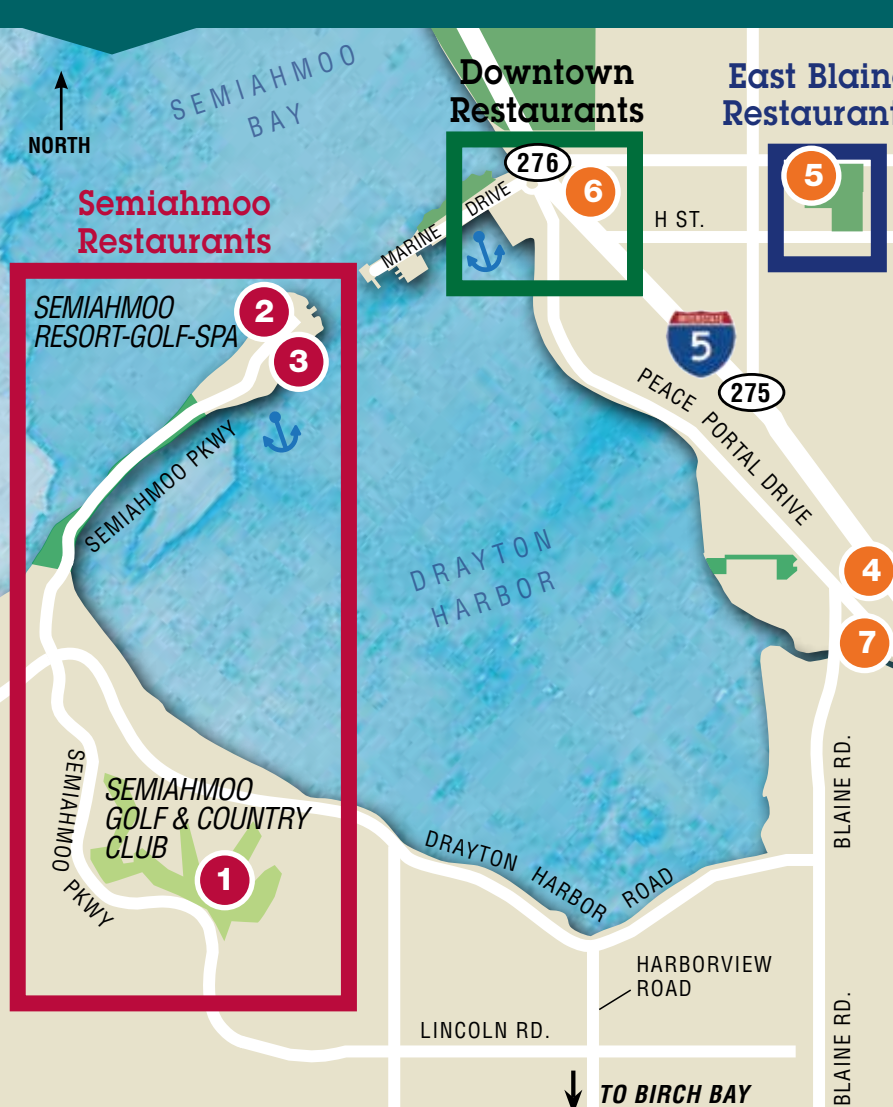

Where hungry happens!

Blaine by the Sea is a hidden gem for dining experiences. From succulent Mexican dishes, delicious Thai cuisine, and farm-to-table deep-dish oysters, there is something to satisfy every craving. Enjoy a cup of decadent espresso or explore the many flavors of hand-dipped ice cream – all without breaking the bank. Venture out and explore the variety of restaurants Blaine offers - your taste buds will thank you!

Semiahmo Restaurants

East Blaine Restaurants

BLAINE RESTAURANTS BY AREA

1 Great Blue Heron Grill
Semiahmo Golf & Country Club
8720 Semiahmo Parkway
360-371-5745
Lunch, Dinner