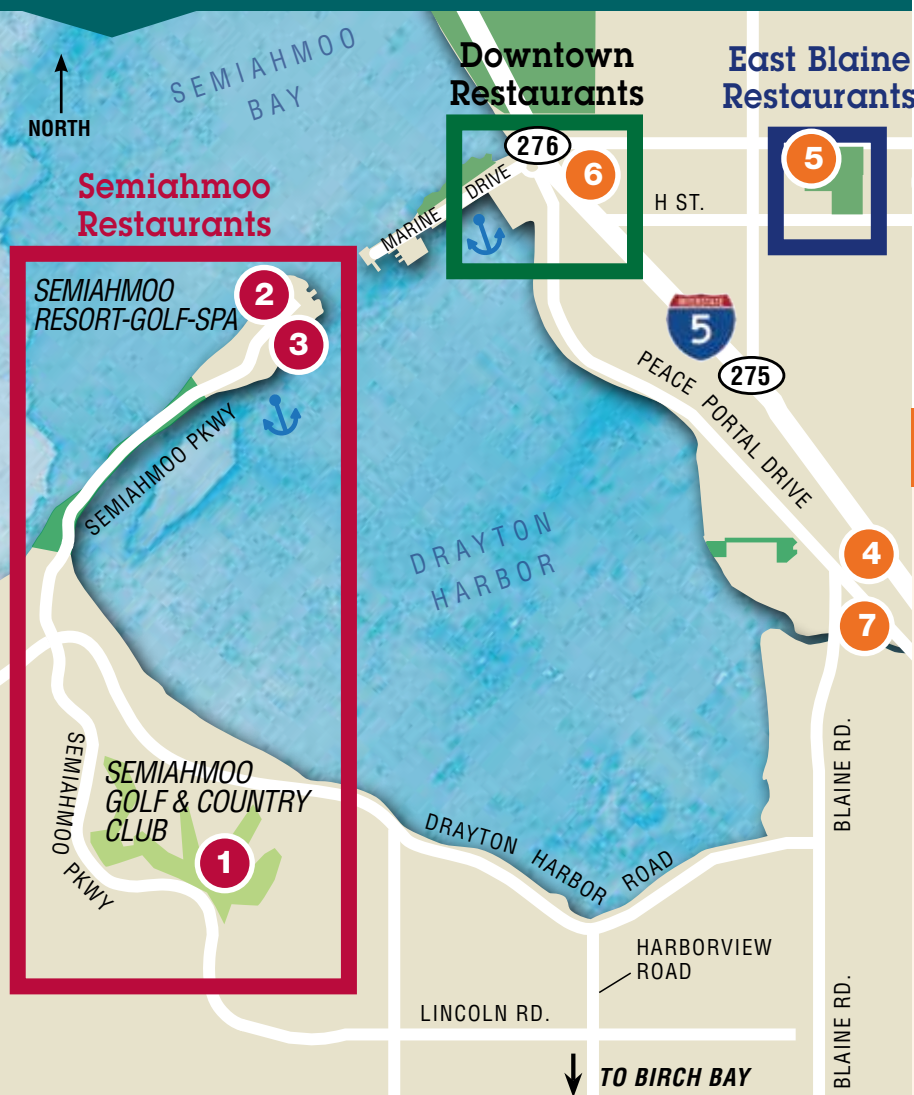

## BLAINE RESTAURANTS BY AREA

## Espresso Drive-Thru

**4 Blackbird Coffee**  
2530 Peace Portal Dr.

**5 Curb Shots**  
678 14th Street  
360-332-2056

**6 Starbucks**  
530 Peace Portal Dr.  
360-594-7050

**7 Steamers**  
2670 Bell Road  
360-332-5714

**13 Teriyaki Secret**  
1733 H Street, #420  
International Marketplace  
Lunch, Dinner  
360-332-2780

**14 Bens Market & Travel America**  
1300 Boblett Street  
Gas Station, Convenience Store, Pizza Hut, Cinnabon, Carl's Jr., Jamba Juice. 360-312-7779